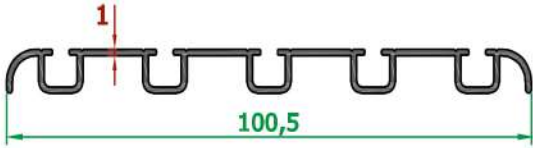

1601

Profil Kodu / Profile Code

0,538 kg/m

Eşiksiz Alt Kasa Profili - Frame Profile without Threshold

1602

Profil Kodu / Profile Code